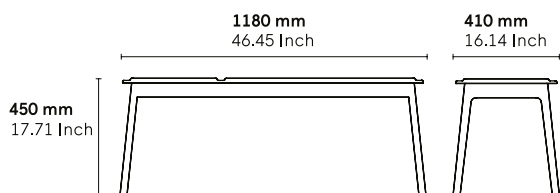

DIMENSIONS :

Non contractual document - modifiable without previous notice.