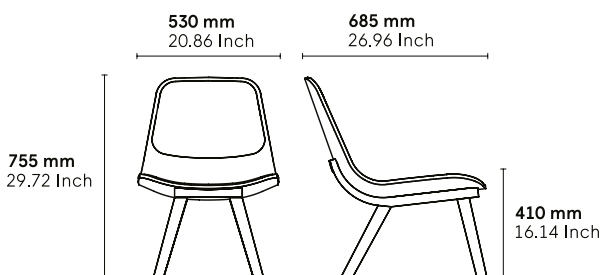

**CATEGORY:**

Lounge

**ENVIRONMENT:**

Indoor

**APPLICATIONS:**

- CHR
- Public
- Office

**WEIGHT:** 15 kg

**MATERIALS:**

**DOWNLOADS:**

3D and 2D files are available at [alki.fr](http://alki.fr) – images bank section.

**DIMENSIONS :**