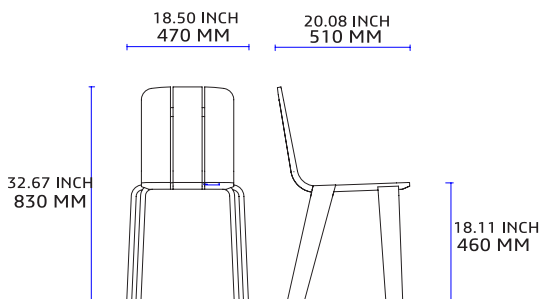

Saski means basket in Basque. This chair features strips of wood that are bent and then joined together. No screws or metal fastenings are used; nor will you find any mortise and tenon joints in this piece. Just a set of components that are crafted and joined together with adhesives. This is precise weaving work that combines the know-how of Alki's craftsmen with cutting-edge CNC technology.

DIMENSIONS:

CATEGORY:

Chair

ENVIRONMENT:

Indoor

APPLICATIONS:

— Public

WEIGHT: 6,6 kg