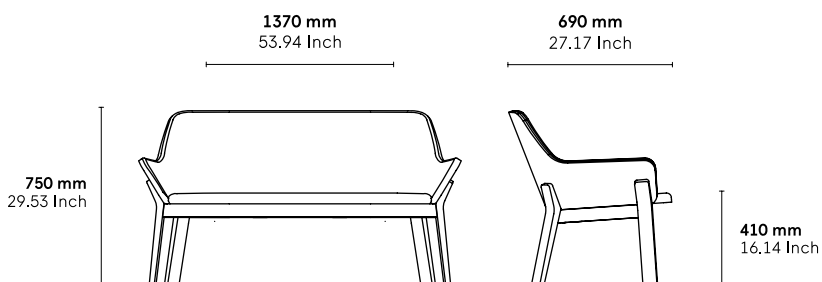

DIMENSIONS :

Non contractual document - modifiable without previous notice.