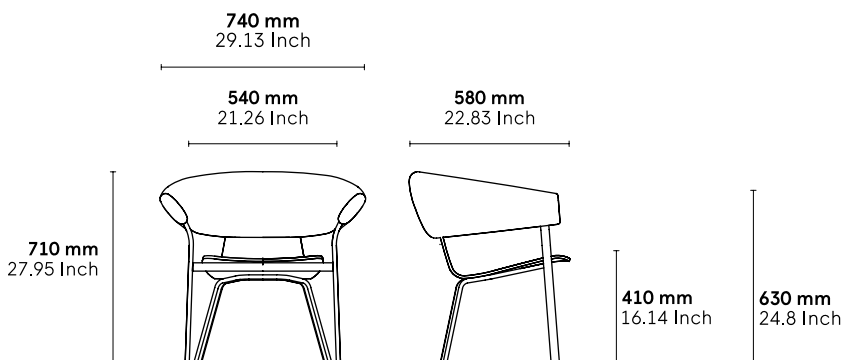

DIMENSIONS :

Non contractual document - modifiable without previous notice.