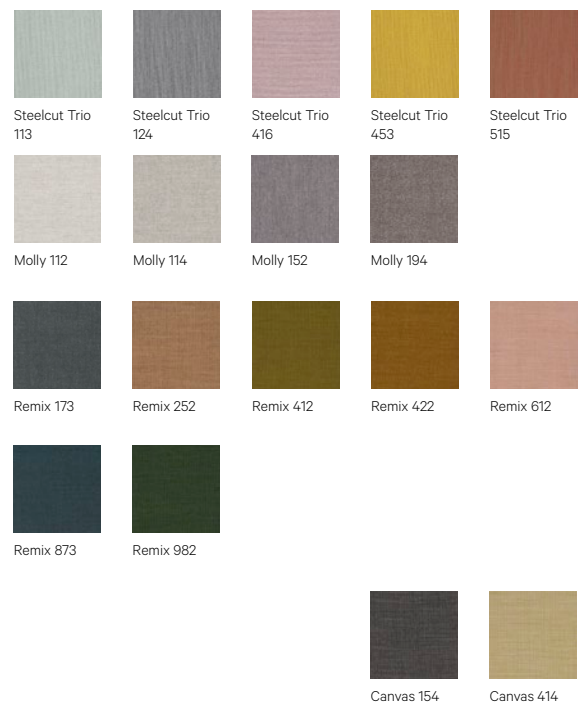

G4: Gracia

Fabrics by Gabriel

G1: Europost, Crisp, Capture, Focus | G2: Morph | G3: Luna, Focus M.

Fabrics by Kvadrat

G1: Remix | G2: Molly, Canvas | G3: Steelcut Trio

Kuskoa Collection

Design by Jean Louis Iratzoki