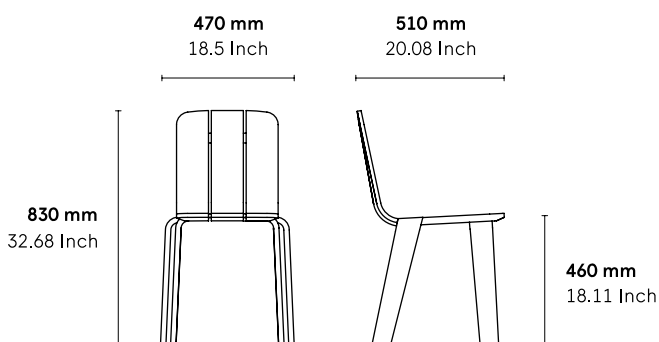

DIMENSIONS :

Non contractual document - modifiable without previous notice.